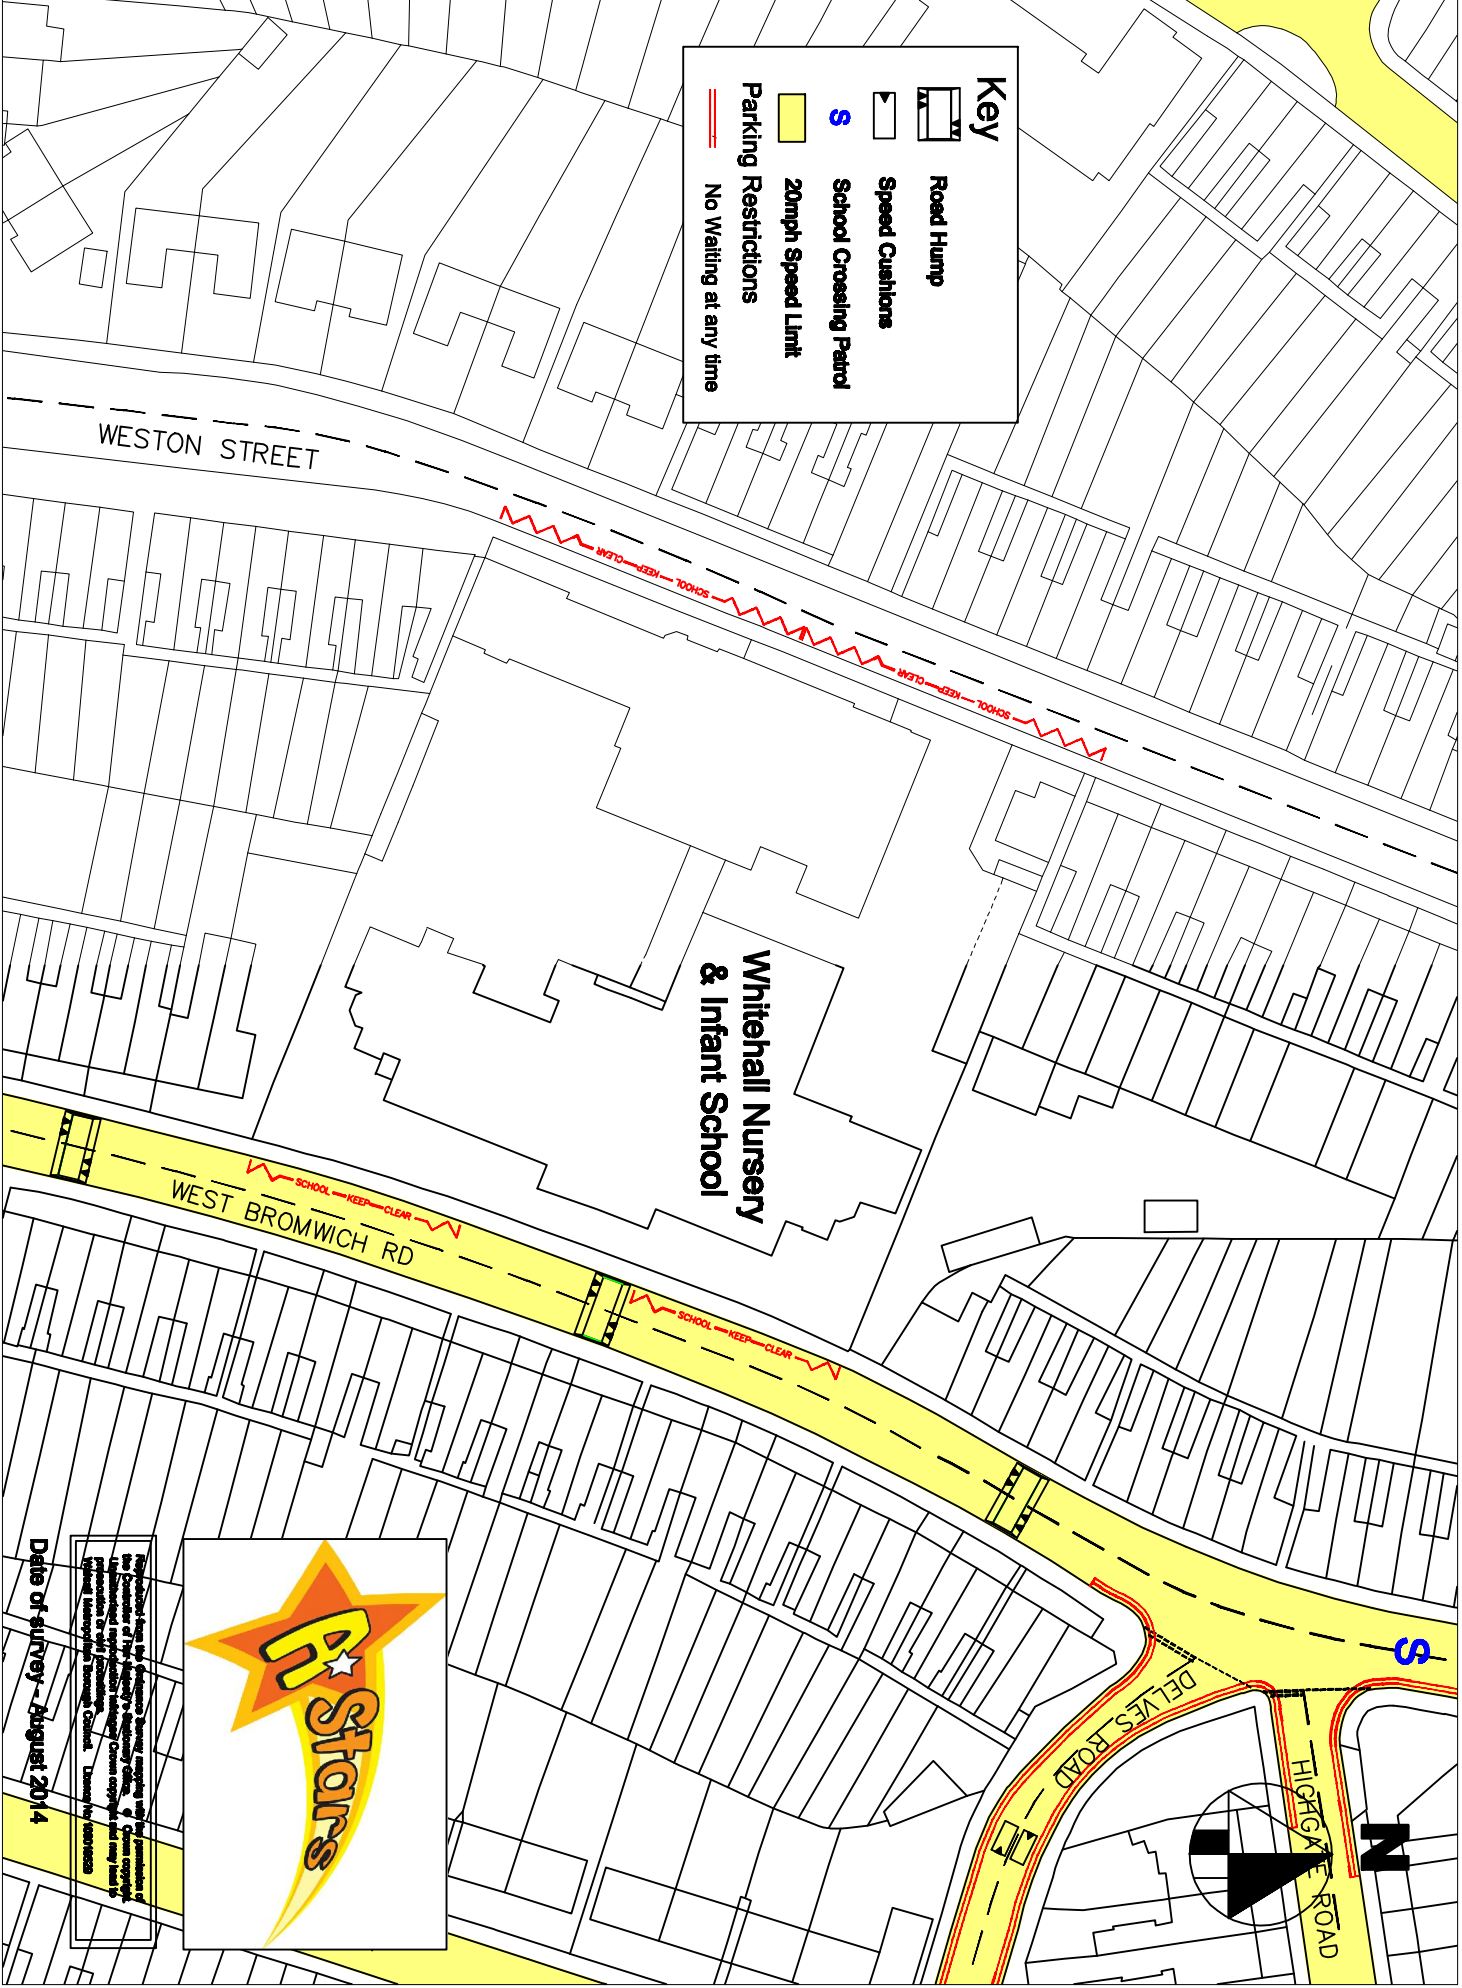

Key

-  Road Hump
-  Speed Cushions
-  School Crossing Patrol
-  20mph Speed Limit
-  Parking Restrictions
-  No Waiting at any time

**Whitehall Nursery
& Infant School**

WESTON STREET

WEST BROMWICH RD

DELVES ROAD

HIGHGATE ROAD

Produced using the guidance shared amongst all the members of the Department of Transport's Highway Code. © Crown copyright. All rights reserved. No part of this publication may be reproduced without the prior written permission of the Controller, HMSO, London W1A 0AB.